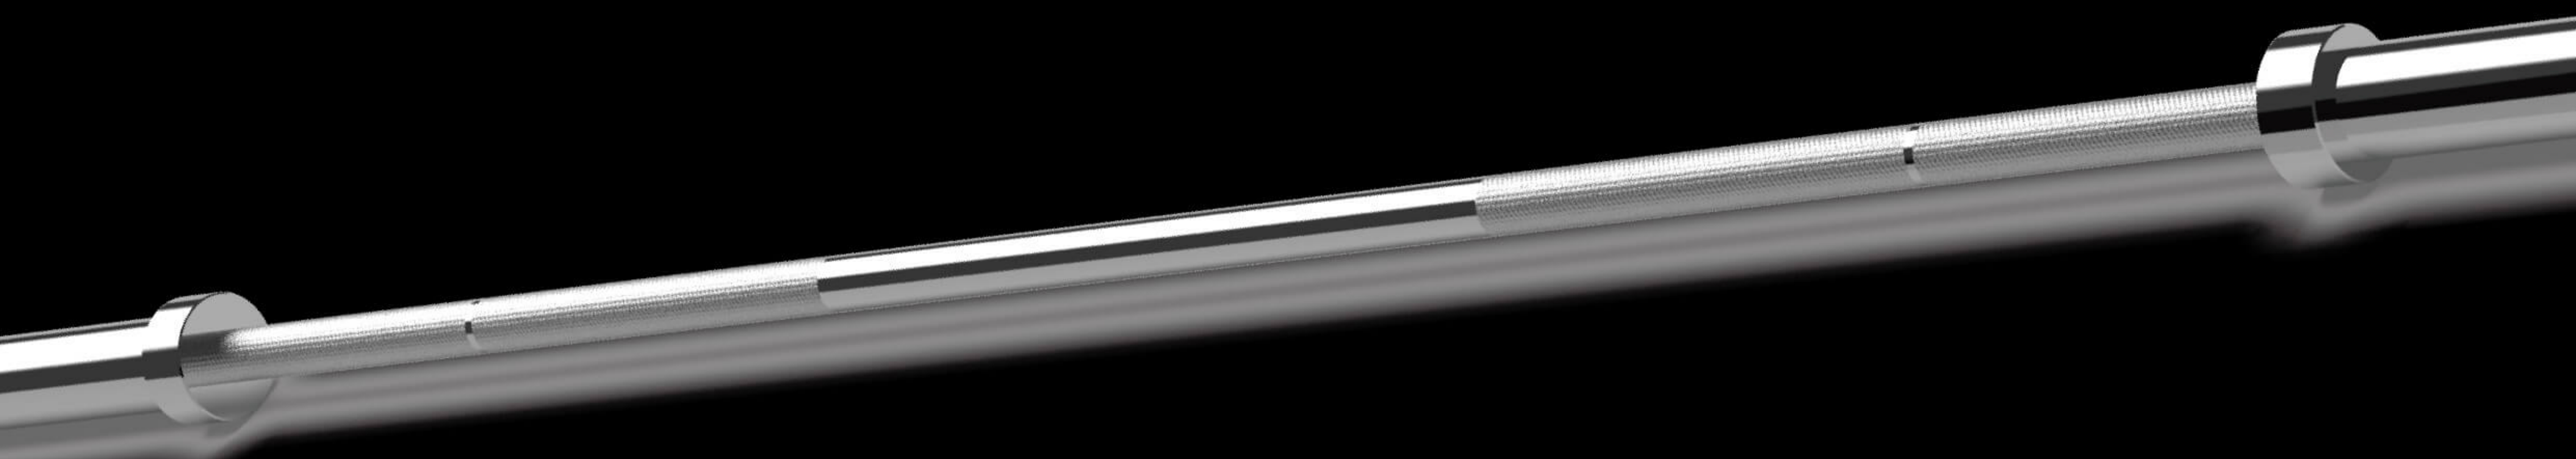

Powerlifting

POWER STREAM

Olympic Bar & IWF competition Bar

Powerlifting

Introducing our Olympic Bar - the preferred choice of athletes and fitness enthusiasts worldwide. This professionally designed weightlifting bar combines elegant aesthetics with impressive performance.

POWER STREAM

Powerlifting Pro – Olympic Bar 20kg

Color: Silver , Black
Material: 42CrMo alloy steel
Length: 2.2 meters
Weight: 20 kg
Grip Diameter: 28 mm
Knurling: 6 sections
Type: Powerlifting & Olympic lifting universal bar
Bearings: 8 needle bearings
Load Capacity: 1500 lbs

Powerlifting Aura – Olympic Bar 15kg

Color: Silver , Black
Material: 42CrMo alloy steel
Length: 2.2 meters
Weight: 20 kg
Grip Diameter: 28 mm
Knurling: 6 sections
Type: Powerlifting & Olympic lifting universal bar
Bearings: 8 needle bearings
Load Capacity: 1500 lbs

Crafted from high-quality steel, our Olympic Bar undergoes precision engineering to withstand high-intensity use.

Exceptional Durability: Crafted from high-quality steel, our Olympic Bar undergoes precision engineering to withstand high-intensity use. It's built to last, enduring extended training sessions without warping or damage.