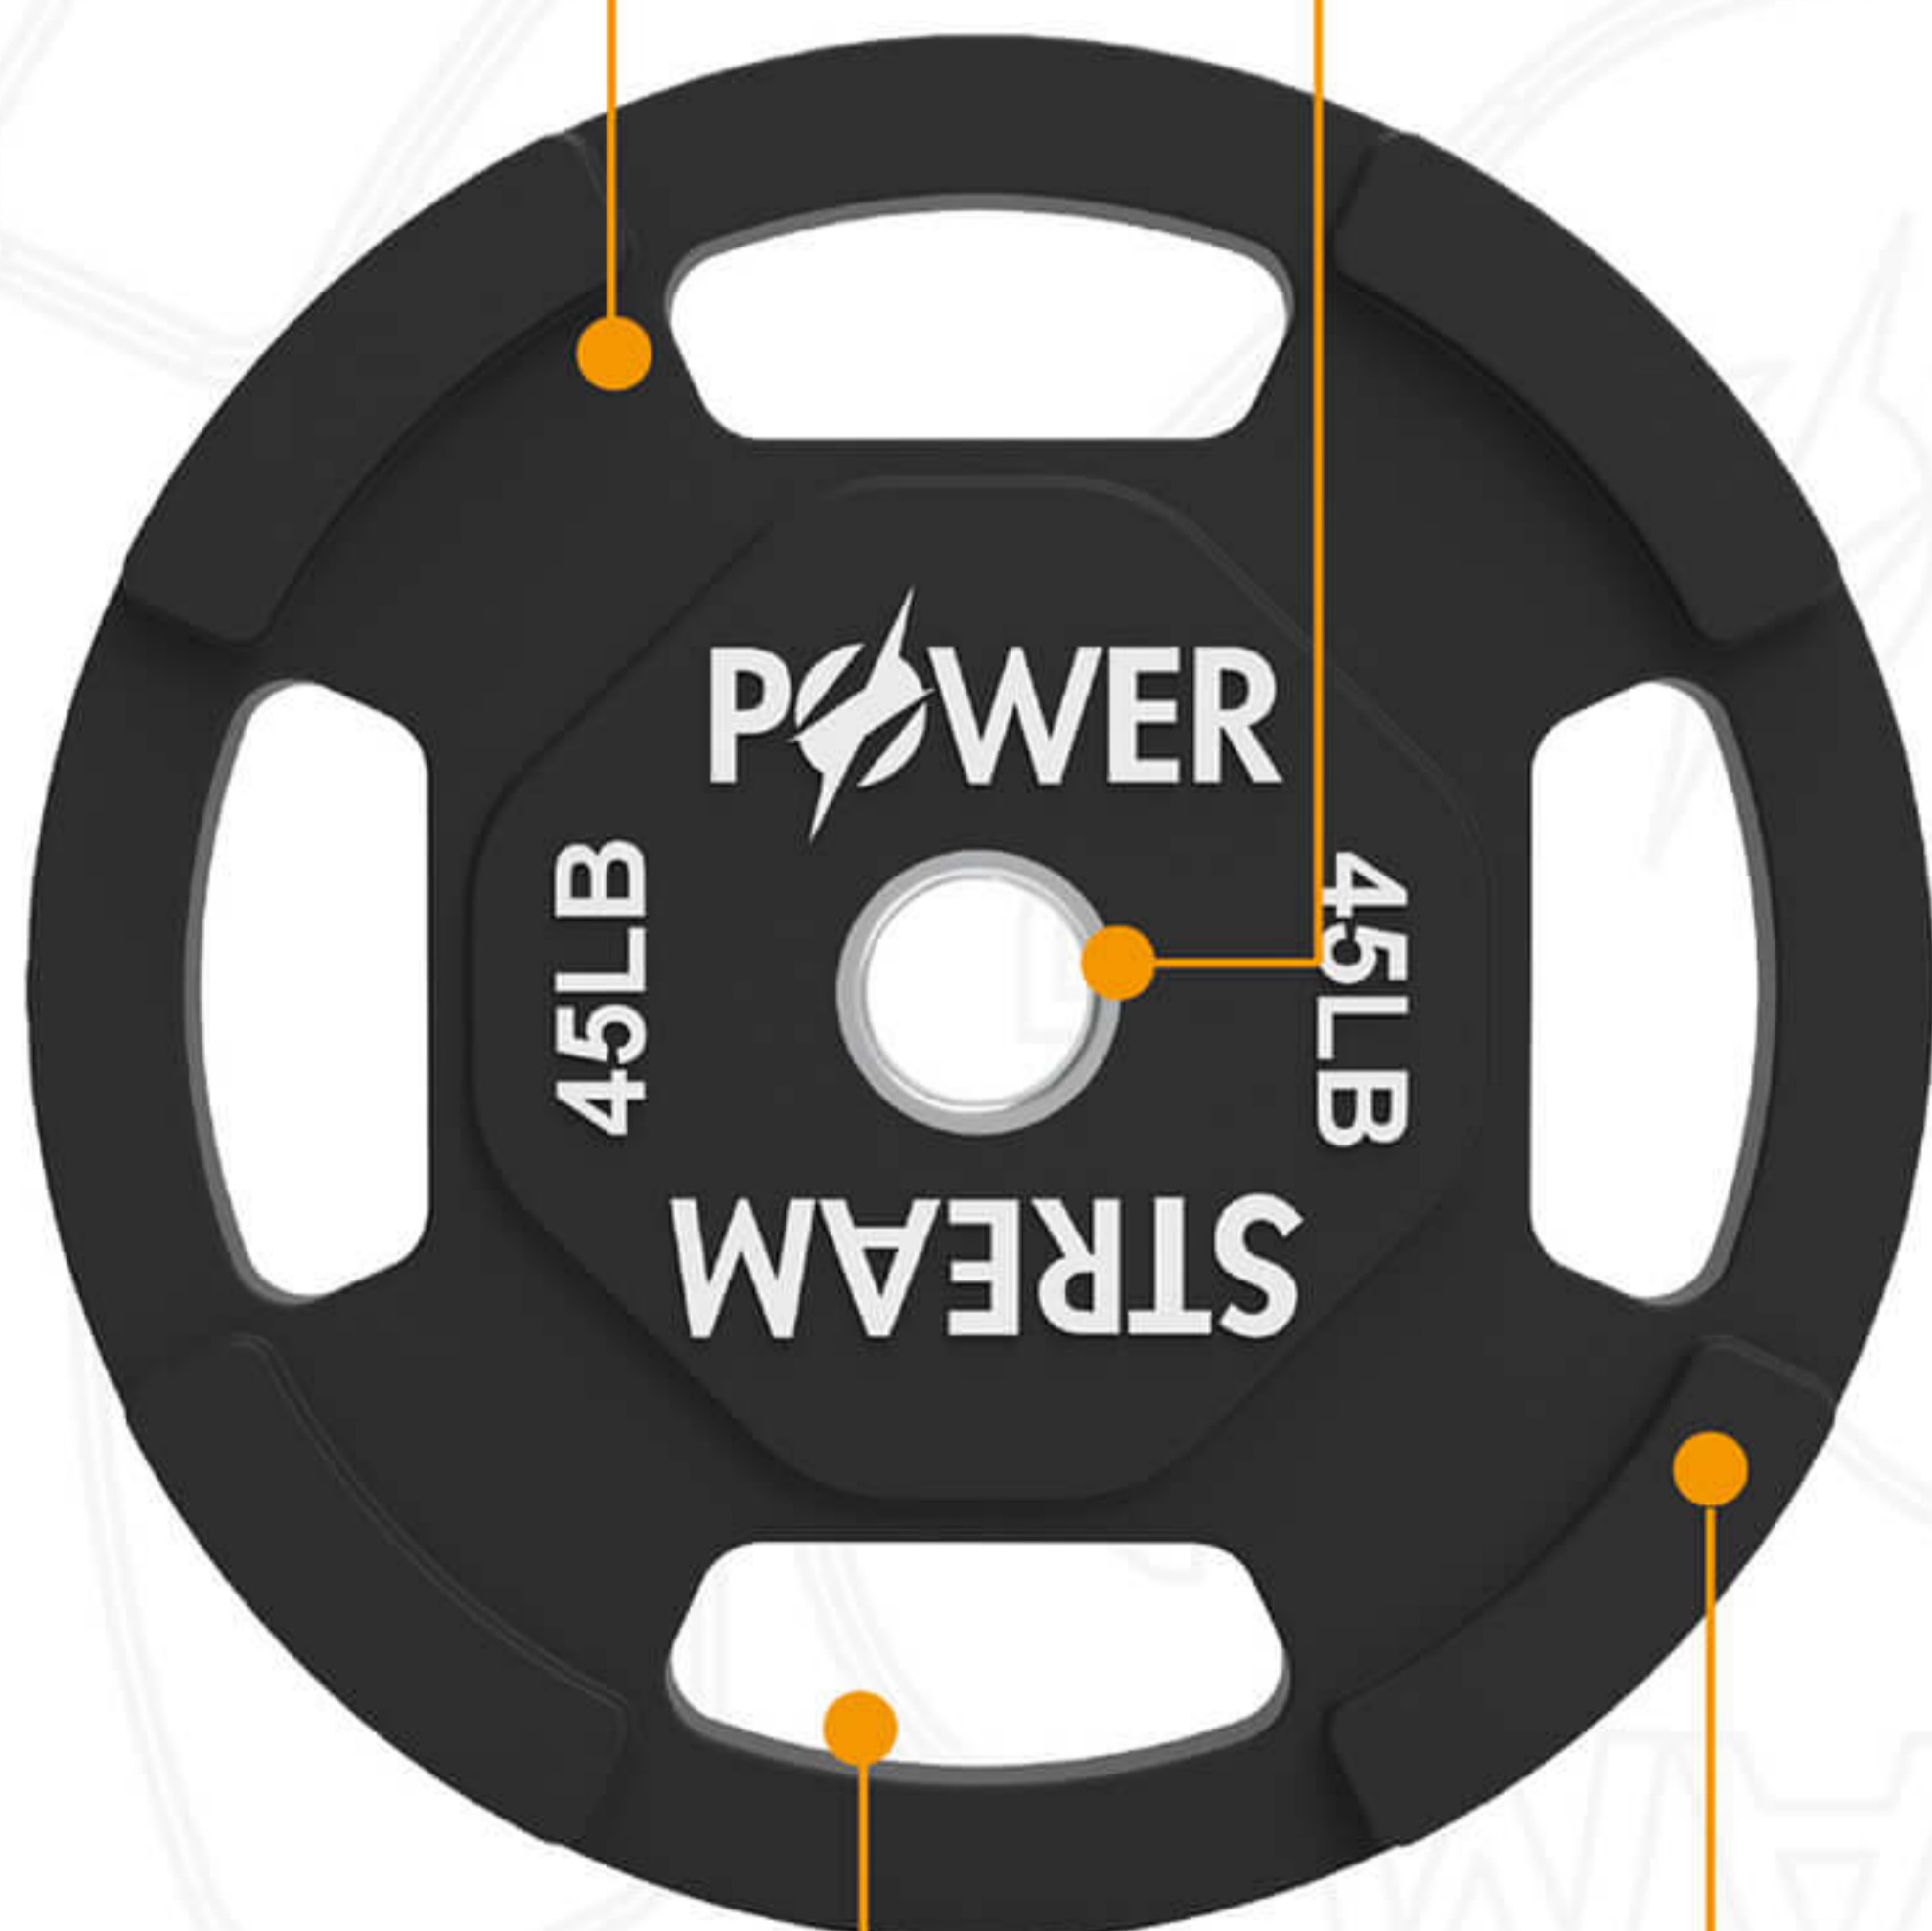

POWER STREAM

**More Grip.
More Control.
More Efficiency.**

Stop struggling with hard-to-handle plates.

Train with plates designed for safe loading, easy transport, and long-term durability.

Engineered with integrated grip handles, clear weight markings, and a rubber-coated finish, the Rubber Olympic 4-Grips Plate supports efficient, high-volume training in commercial environments.

SPECIFICATIONS

Encased in a durable rubber coating, the Rubber Olympic 4-Grips Plate is designed for efficient handling, safe loading, and long-term commercial use.

Each plate features precision-cut grip holes positioned around the perimeter, allowing for secure, comfortable handling during transport and plate changes.

Dimensions

Weight/Diameter/Thickness:

2.5LB 6.5"/0.5"

5LB 7.25"/0.75"

10LB 11"/1"

25LB 12.75"/1.5"

35LB 14.5"/1.5"

45LB 15.5"/1.7"

Easy-to-Read Weight Markings

Clearly molded weight indicators for fast identification during training.

Space-Saving Interlocking Profile

Flat, compact design allows for efficient plate stacking and storage.